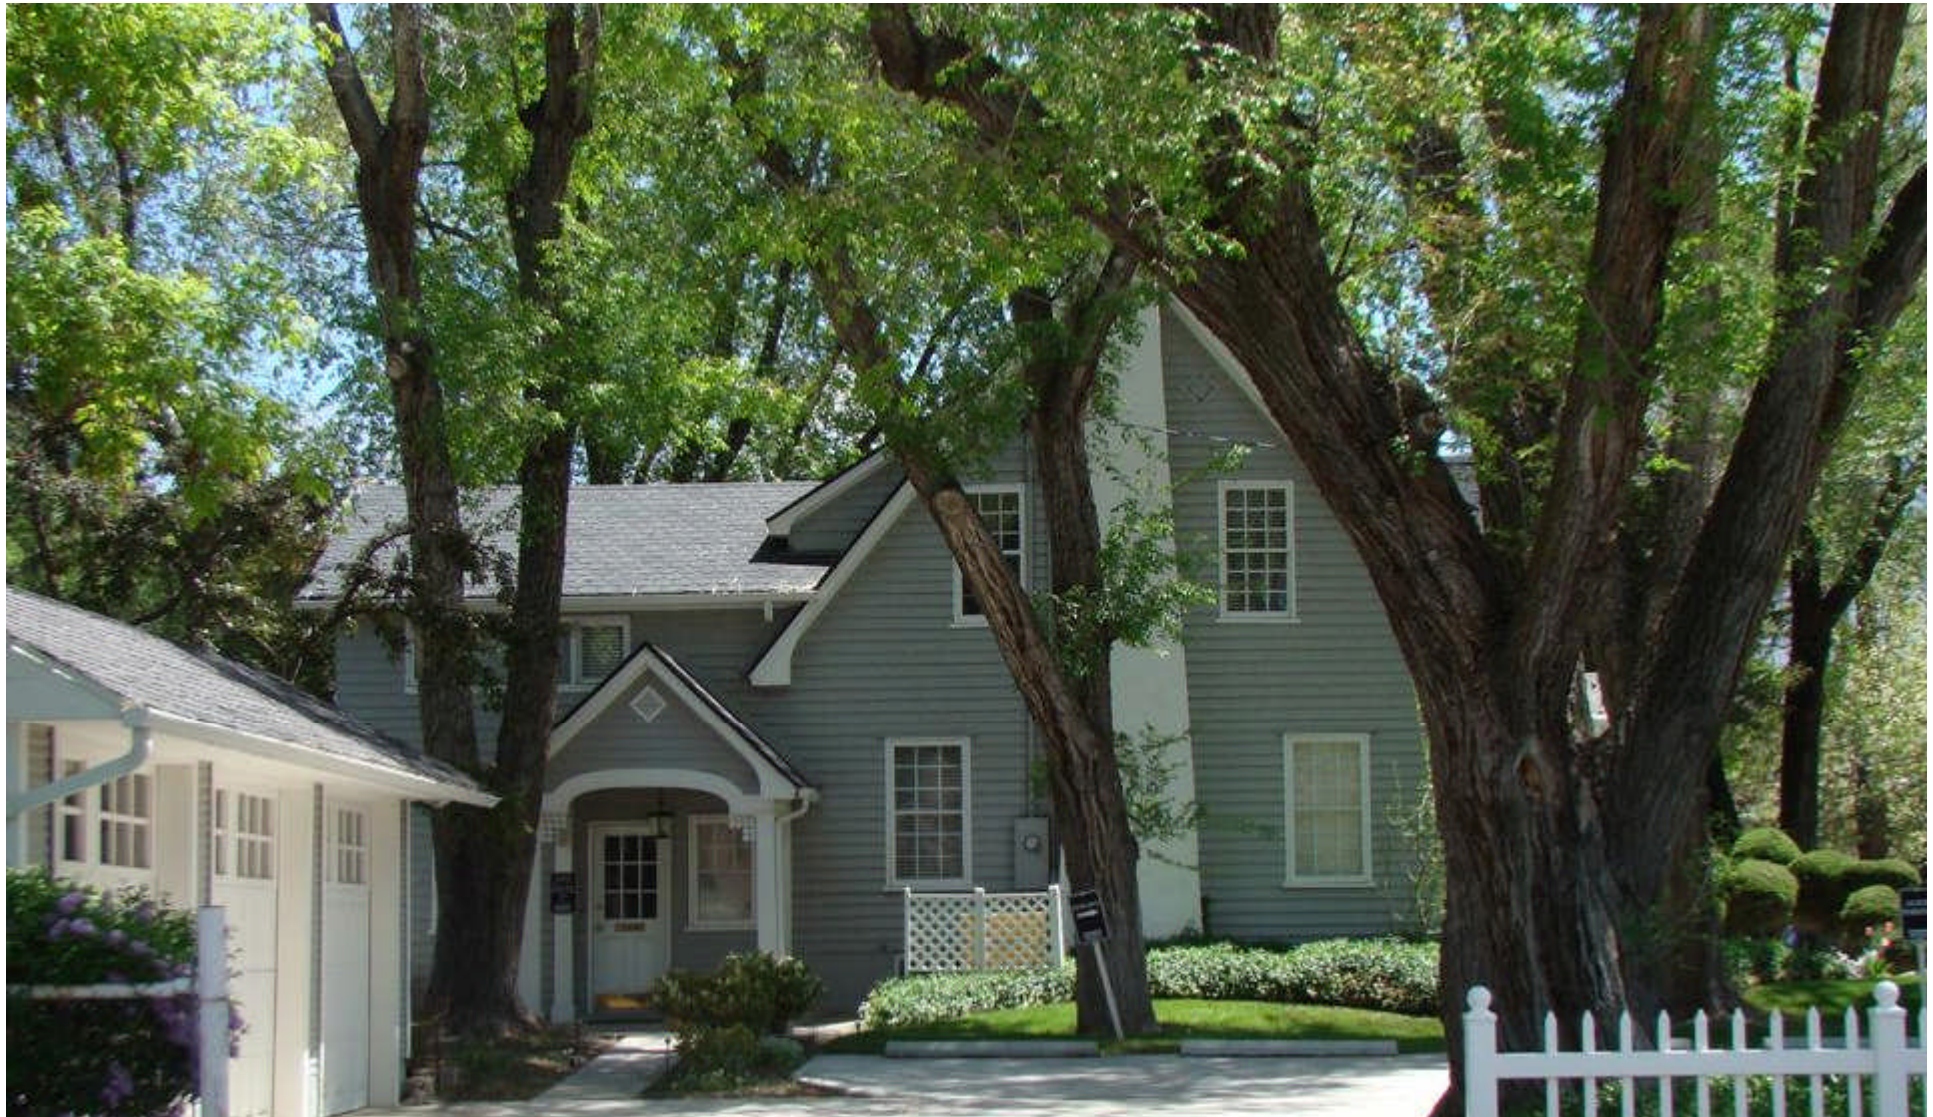

**This historic home turned office has received National Historic Registry status thanks to a exterior renovation achieved with Thermo-shield Exterior**

**All the exterior wood siding has been covered with Thermo-shield Exterior, tinted blue, as well as all soffit and fascia, and trim, which is white.**

**The pillars on the side porch, the plastered chimney and doors on carriage house are all renovated, beautified, and protected with Thermo-shield Exterior**

**Owner of this building also has Thermo-shield Interior in her own home. She loves the “cozy warm” way my home has become simply by painting my inside walls and ceilings!**