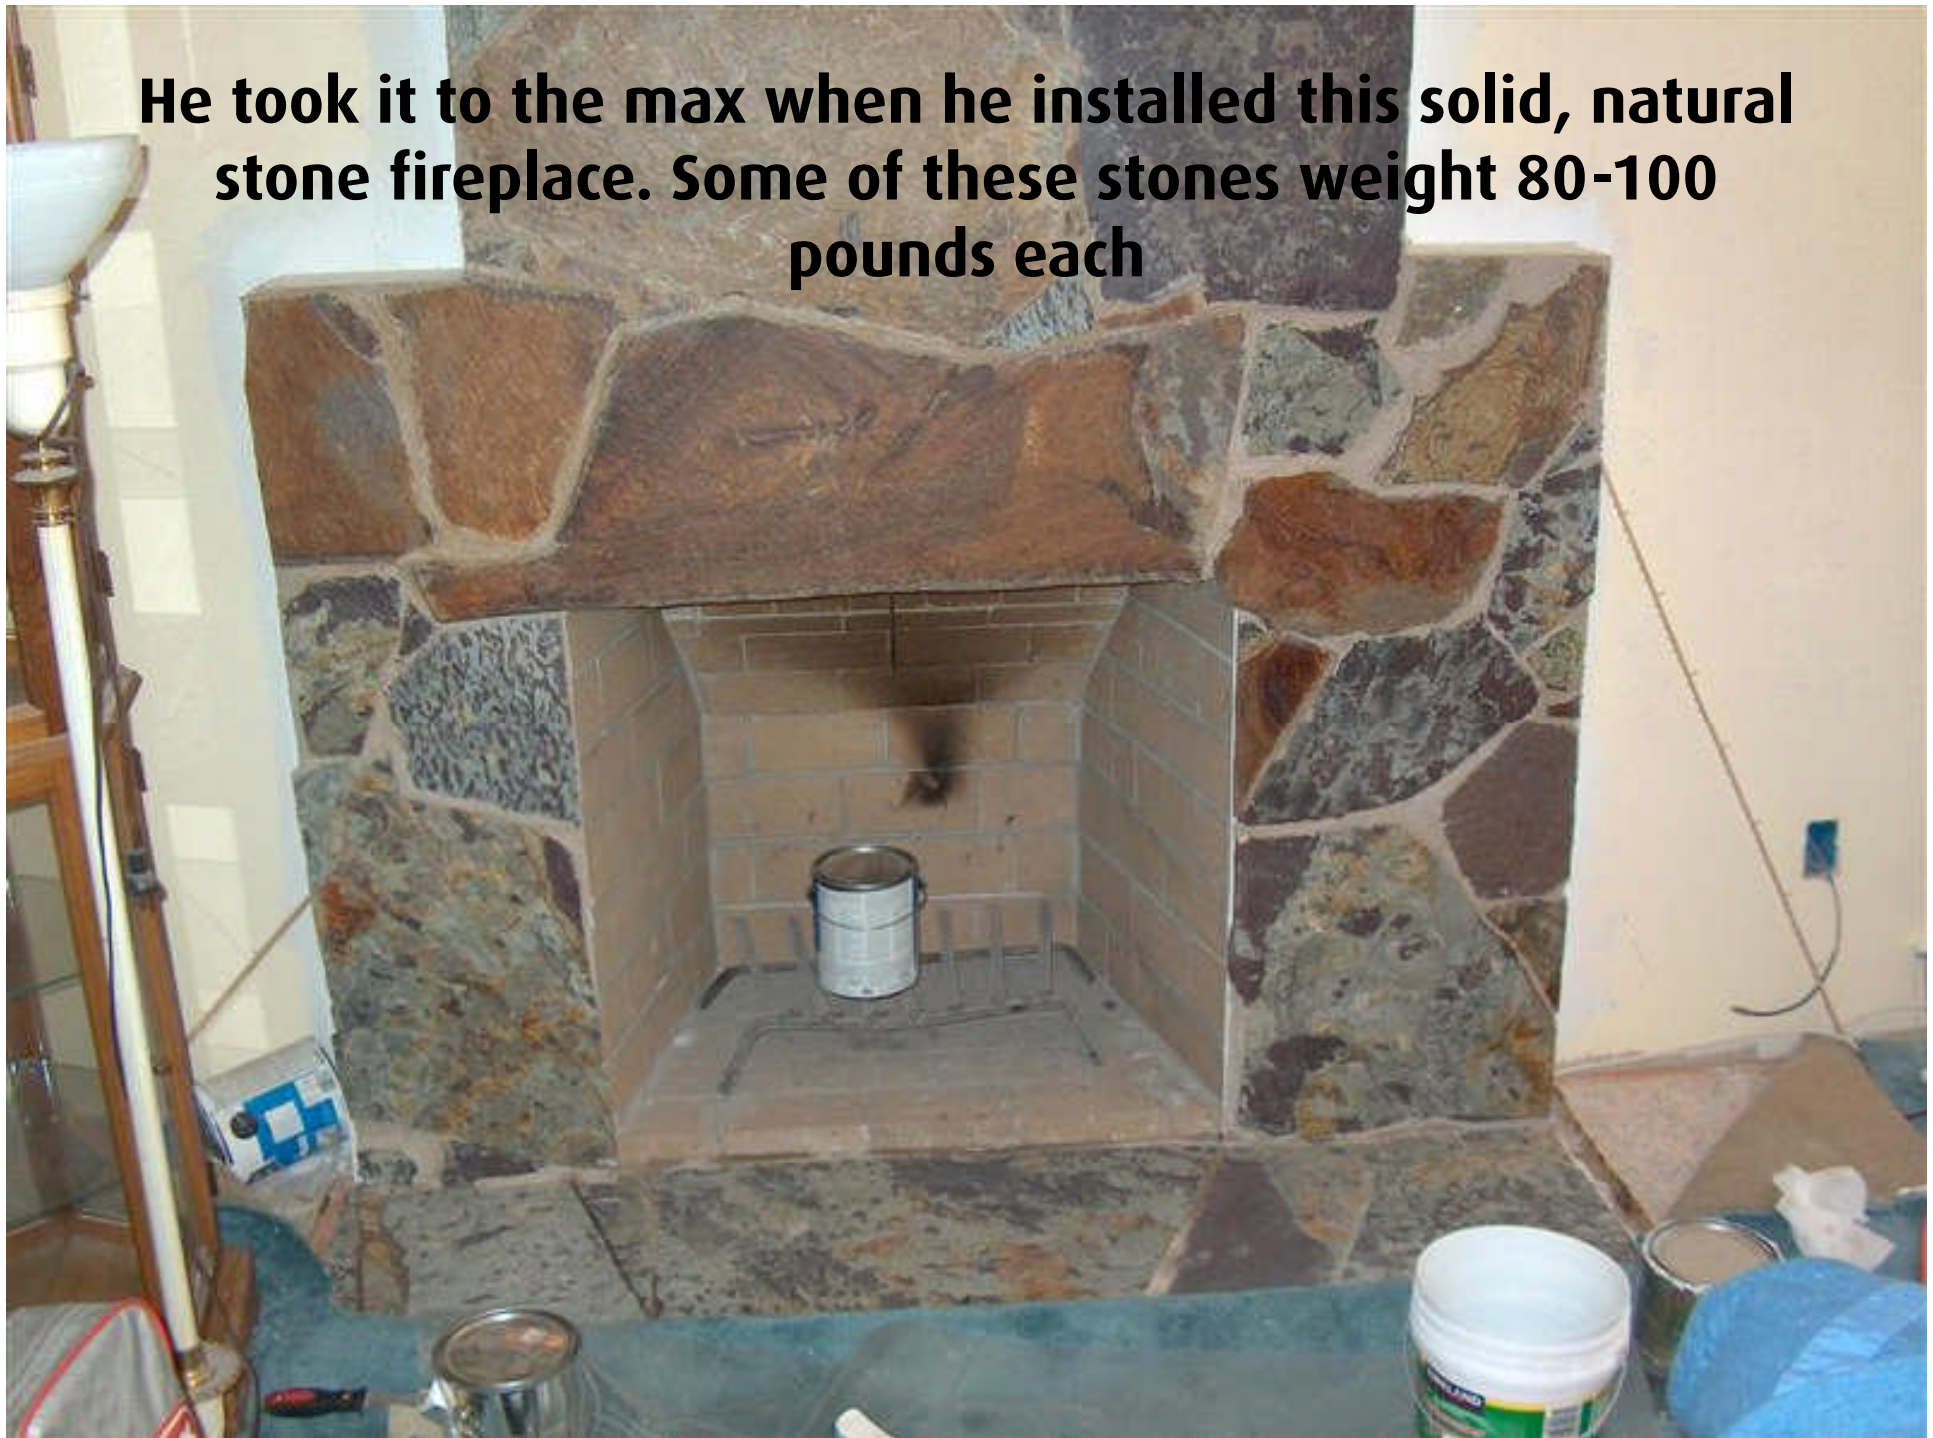

**A friend saw my  
rocks stuck to the  
particle board I  
take to home  
shows to  
demonstrate the  
incredible  
adhesion of  
Thermo-shield**

**He took it to the max when he installed this solid, natural stone fireplace. Some of these stones weight 80-100 pounds each**

**This entire rock structure is held to the new plywood wall using Thermo-shield Stucco Finish!**

**The installer who has years of experience in stone and tile work says “you can’t pull a piece off if you wanted to, I LOVE IT!”**